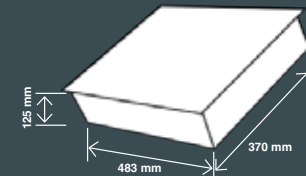

Features

- Professional 8 input mixer.
- 7 stereo channels with 4 selectable input sources (Mic/Phono/Line/Aux).
- Direct input available on front panel (channel 8).
- 1 exclusive Mic input with priority.
- Designed in a 8 HU rack enclosure.
- 100 mm slide faders.
- 2 independent stereo Master outputs.
- PFL indicator.
- Crossover function over all channels.
- Rec output for performance recording (with or without priority Mic).
- Monitor output.

AUDIO MIXERS