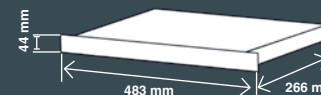

MULTIPLAYER 4

Media Player and AM / FM tuner

MULTIPLAYER 4 is a versatile audio player featuring CD player (CD-R/-RW and MP3), USB/SD input (MP3 and WMA) and AM/FM tuner. The Anti-shock system protects the audio player from vibrations.

It interprets RS232 commands. It is possible to remotely control the audio player with third party controllers that use this interface. An infra-red remote control is also available.

MULTIPLAYER 4 is a convenient audio player. It provides several operating modes (Random, Play All, Repeat, Program, Mute) and an intuitive search mode (using the front display). It is possible to connect external storage devices (USB pen drives, SD cards) with up to 16 GB memory.

Features

- Three devices in one: CD player, USB/SD and AM/FM tuner.
- Anti-shock memory system.
- Accepts 12 cm CD, CD-R, CD-RW and MP3.
- Plays MP3 and WMA.
- AM/FM tuner.
- RS232 port for third party remote control.
- Infra-red remote control included.
- Compatible with USB up to 16 GB, SD cards and SDHC.
- Operating Modes: Random/Play all, Repeat.
- Program and Mute functions.

SATEC
TELEKOM - SAT-TV - J. & M. HÖRL

Mayrwiesstr. 25
5300 Hallwang
Tel.: +43 662 66 15 56 - 0
Fax: +43 662 66 09 63
satec@satec.at, www.satec.at

RS 232 connexion for external control of the different functions.